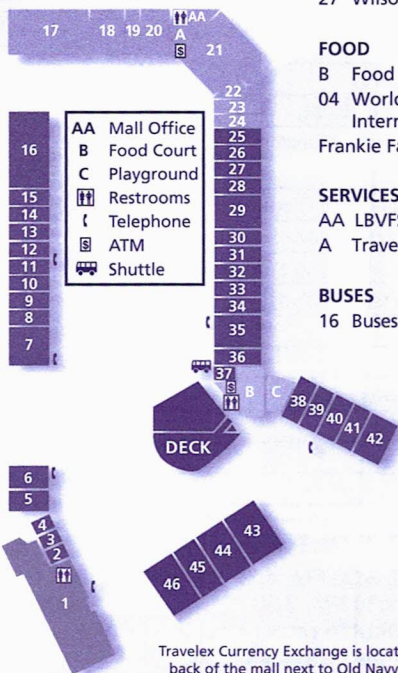

Lake Buena Vista Factory Stores

www.lbvfs.com

- 09 Aeropostale
- 37 Avanti Sunglass Boutique
- 39 BeyondTech
- 36 Book Warehouse
- 29 Calvin Klein
- 06 Carters for Kids
- 14 Converse
- 25 Crocs
- 24 Direct Tools Factory Outlet
- 18 dressbarn
dressbarn Woman
- 44 Eddie Bauer Outlet
- 11 eSunWear Swimwear Outlet
- 46 Express Factory Outlet
- 12 Fossil
- 07 G by Guess
- 43 Gap Outlet
- 02 Just Watches
- 35 Justice
- 05 Levis® Outlet Store
- 15 Lindt Chocolate Shop
- 45 Loft Outlet
- 17 Nike Factory Store
- 21 Old Navy Outlet
- 42 OshKosh B'Gosh
- 31 Otown Ink Tattoo
- 22 Perfume Smart
- 20 Rack Room Shoes
- 23 Rawlings Factory Store
- 40 Reebok
- 34 Samsonite Company Store
- 19 SAS Shoes
- 10 Theme Park Outlet
*featuring Disney & Area Theme
Park Merchandise*
- 38 Timberland Factory Store
- 16 Tommy Hilfiger Adults
- 16 Tommy Hilfiger Kids
- 08 Travelpro Luggage Outlet
- 26 U.S. Polo Assn.
- 28 Under Armour
- 01 VF Outlet
- 30 Van Heusen | IZOD
- 03 Vitamin World
- 27 Wilsons Leather Outlet

FOOD

- B Food Court
- 04 World of Coffee offering
Internet Services
- Frankie Farrell's Irish Pub & Grille

SERVICES

- AA LBVFS Marketing & Sales Office
- A Travelex Currency Exchange

BUSES

- 16 Buses check in at Tommy Hilfiger

Travelex Currency Exchange is located at the back of the mall next to Old Navy Outlet.

THEME PARK OUTLET 15% Off Your Entire Purchase of \$30 or More

Theme Park Outlet features Disney and other area theme park merchandise for less. This coupon valid at the Lake Buena Vista Factory Stores Theme Park Outlet Store only! Coupon must be presented at time of transaction. One coupon per customer. Not valid on previous purchases. This coupon cannot be combined with any other coupons or offers. Valid through 12/31/2018

SHOPPING SHUTTLE RETURN TIMES TO HOTELS

Return Times: 1:10 PM, 3:30 PM, 4:30 PM, 6:00 PM & 7:00 PM

West Return Times: 1:10 PM, 3:30 PM, 4:30 PM & 6:00 PM

Sunday last shuttle return time is 6:00 PM

Sunday Mall Closes at 7:00 PM